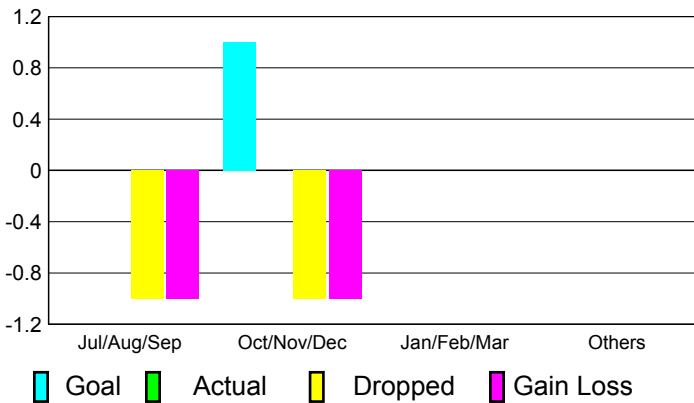

2010-2011 GMT Reports for District (or Undistricted) **District 201C2**

GMT: **JOHN ROWLAND MC ATEE**

Location: **AUSTRALIA**

GMT CA: **7**

CLUBS

Club Results
2010-2011

Clubs
2009-2010

Month	New Club Goal	Actual New Clubs	Actual Dropped Clubs	Gain/Loss of Clubs	Gain/Loss of Clubs
Jul/Aug/Sep	0	0	-1	-1	0
Oct/Nov/Dec	1	0	-1	-1	0
Jan/Feb/Mar	0	0	0	0	0
Apr/May/June	0	0	0	0	0
Totals	1	0	-2	-2	0

Club Results 2010-2011

Goal, New, Dropped, Gain/Loss

Comparison of Club Gain/Loss

Current Year Compared to the Previous Year

YTD Status Quo Clubs 2010-2011

Status Quo Clubs Compared to Status Quo Members

MEMBERSHIP