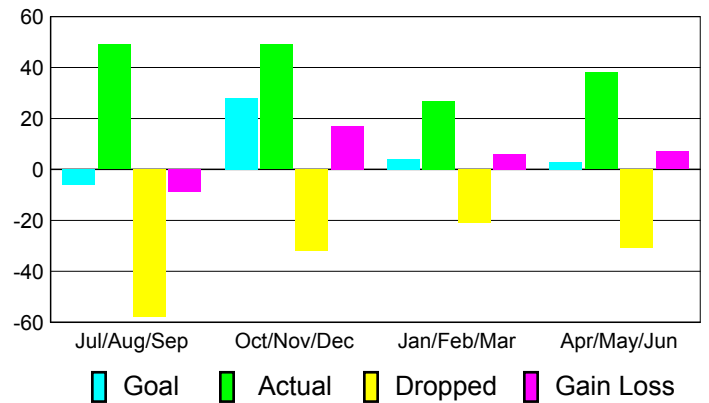

Membership Results 2010-2011

Goal, New, Dropped, Gain/Loss

Comparison of Membership Gain/Loss

Current Year Compared to the Previous Year