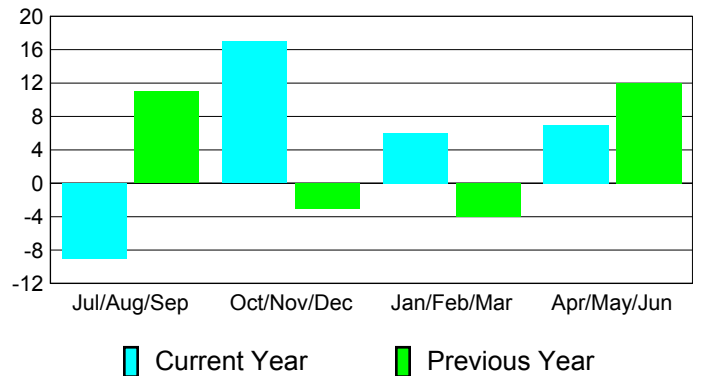

Membership Results
2010-2011

Membership
2009-2010

Month	Net Memb Goal	Actual New Memb	Actual Dropped Memb	Gain/Loss of Memb	Gain/Loss of Memb
Jul/Aug/Sep	-6	49	-58	-9	11
Oct/Nov/Dec	28	49	-32	17	-3
Jan/Feb/Mar	4	27	-21	6	-4
Apr/May/June	3	38	-31	7	12
Totals	29	163	-142	21	16

Membership Results 2010-2011

Goal, New, Dropped, Gain/Loss

Comparison of Membership Gain/Loss

Current Year Compared to the Previous Year

Gender Comparison 2010-2011

Jul/Aug/Sep

Oct/Nov/Dec

Jan/Feb/Mar

Apr/May/June

Male

Female